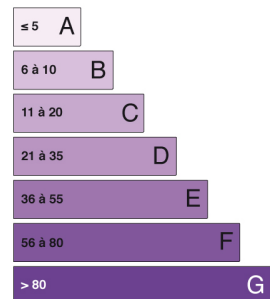

21
kg_{eq}CO₂/m².an