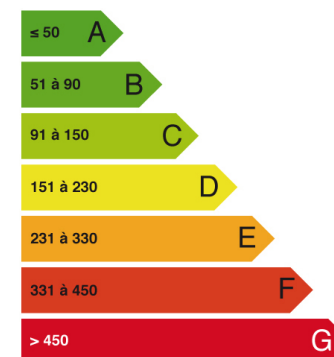

Village Stone with Pool & view close to Lectoure & Condom

472 500 €

Agency fees included (5%)

6 Bedrooms | 11 Rooms | Hab. Surf. 278 m² | Land 780 m²

Ref: Bliss- 342

email: karen@blissimmo.com

Mobile: 06 16 85 86 13

Other information :

Heating: Oil
Pool

Distances :

Lectoure: 20 mins
Toulouse Airport : 1 h 20 mins
Closest Train Station : 35 min

vierge
kWh_{EP}/m².an

vierge
kg_{eq}CO₂/m².an