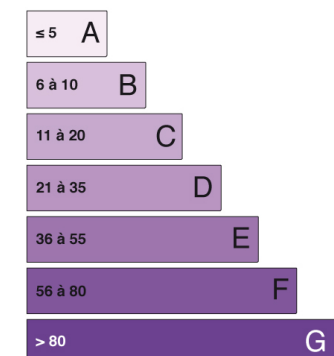

Village Stone with Pool & view close to Lectoure & Condom

472 500 €

Agency fees included (5%)

6 Bedrooms | 11 Rooms | Hab. Surf. 278 m² | Land 780 m²

Ref: Bliss- 342

email: karen@blissimmo.com

Mobile: 06 16 85 86 13

Other information :

Heating: Oil
Pool

Distances :

Lectoure: 20 mins
Toulouse Airport : 1 h 20 mins
Closest Train Station : 35 min

vierge
kWh_{EP}/m².an

vierge
kg_{eq}CO₂/m².an