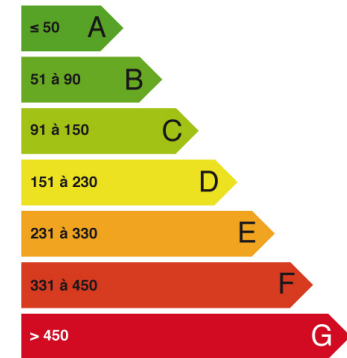

Distances :

Lectoure: 1 h 20 mins

Toulouse Airport : 1 h 20 mins

Closest Train Station : 40 min

vierge
kWh_{EP}/m².an