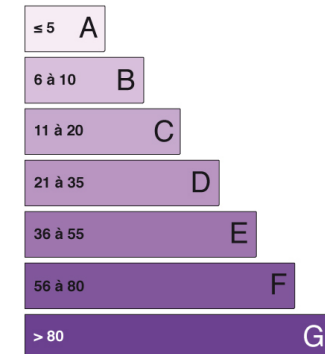

Heating: Fioul

Distances :

Lectoure: 1 h 20 mins

Toulouse Airport : 1 h 20 mins

Closest Train Station : 40 min

vierge
kWh_{EP}/m².an

vierge
kgCO₂/m².an